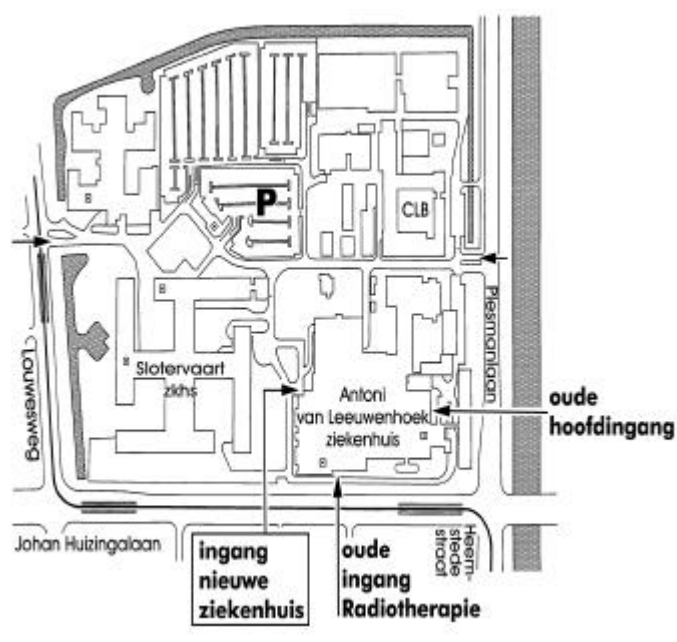

## BY TRAM

- line 2 stops in front of the NKI-AVL (get out at Johan Huizingalaan).

## BY METRO

- line 50 stops at Heemstedestraat, 10-minute walk to NKI-AVL.

## (NEW) ENTREE

The mainhall is at the side of the 'Slotervaarthospital' .